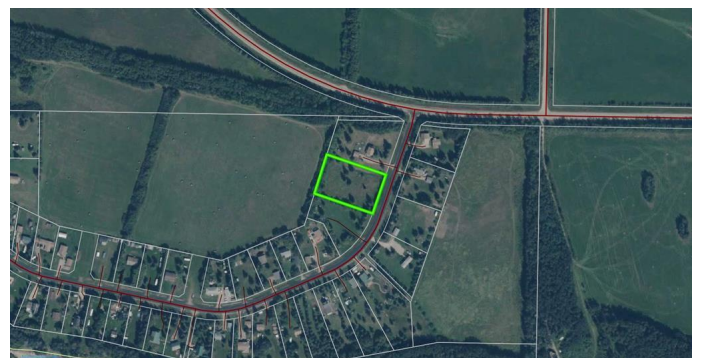

# \$70,000 - 106, 15249 Twp Rd 665a Township, Lac La Biche County

---

MLS® #A2186829

**\$70,000**

0 Bedroom, 0.00 Bathroom,  
Land on 1.35 Acres

Missawawi Lake Estate, Lac La Biche County,  
Alberta

This 1.35-acre parcel of vacant land is nestled in a peaceful, quiet setting just on the outskirts of Lac La Biche. Having a level structure and being located near multiple lakes, this property offers the perfect canvas to build your dream cabin or house. Surrounded by mature trees, including large spruce trees, this lot ensures privacy and a natural retreat-like ambiance. This lot also has power available providing easy access for future connections. Whether you envision a weekend getaway or a permanent residence, this property provides an opportunity to create an atmosphere you desire in a truly desirable location.

## Community Information

Address	106, 15249 Twp Rd 665a Township
Subdivision	Missawawi Lake Estate
City	Lac La Biche County

County	Lac La Biche County
Province	Alberta
Postal Code	T0A2C2

### **Exterior**

Lot Description	Few Trees, Level, Private, Cleared
-----------------	------------------------------------