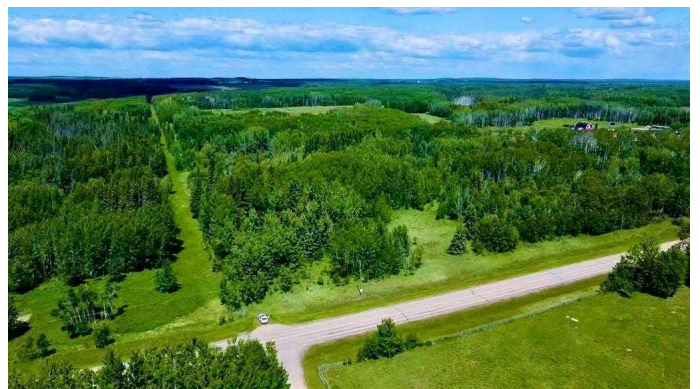

$119,500 - 14122 Twp Rd 653, Lac La Biche

MLS® #A2174726

$119,500

0 Bedroom, 0.00 Bathroom,
Land on 9.25 Acres

Lac La Biche, Lac La Biche, Alberta

Perfect Country Home Building Acreage!
Check out this 9.25 acres! Mature Spruce surround a cleared building site that has views of the Cristy Creek Valley! Located on a paved road that connects that Venice/Hylo area to Highway 36. Just 8 mins South of Town! Power is available at the property! Your family will love the extra space you have for walking trails, favourite animals & gardens!
$119,500.00 PLUS GST

Approximate Property Lines - 9.25 Acres

Essential Information

MLS® #	A2174726
Price	$119,500
Bathrooms	0.00
Acres	9.25
Type	Land
Sub-Type	Residential Land
Status	Active

Community Information

Address	14122 Twp Rd 653
Subdivision	Lac La Biche
City	Lac La Biche
County	Lac La Biche County
Province	Alberta
Postal Code	T0A 2C0

Additional Information

Date Listed	October 24th, 2024