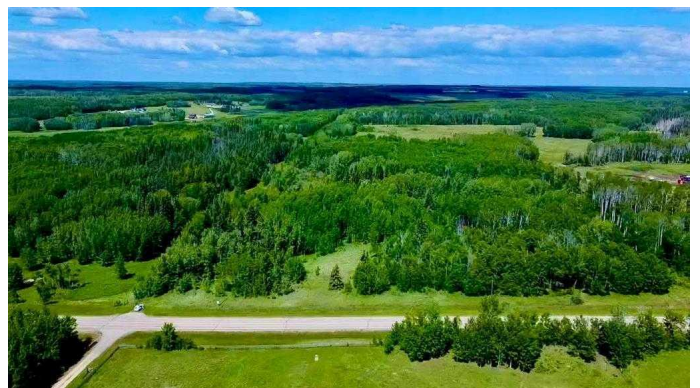

$119,500 - 14122 Twp Rd 653, Lac La Biche

MLS® #A2174726

$119,500

0 Bedroom, 0.00 Bathroom,
Land on 9.25 Acres

Lac La Biche, Lac La Biche, Alberta

Perfect Country Home Building Acreage!
Check out this 9.25 acres! Mature Spruce surround a cleared building site that has views of the Cristy Creek Valley! Located on a paved road that connects that Venice/Hylo area to Highway 36. Just 8 mins South of Town! Power is available at the property! Your family will love the extra space you have for walking trails, favourite animals & gardens!
$119,500.00 PLUS GST

Approximate Property Lines - 9.25 Acres

Essential Information

MLS® #	A2174726
Price	$119,500
Bathrooms	0.00
Acres	9.25
Type	Land
Sub-Type	Residential Land
Status	Active

Community Information

Address	14122 Twp Rd 653
Subdivision	Lac La Biche
City	Lac La Biche
County	Lac La Biche County
Province	Alberta
Postal Code	T0A 2C0

Additional Information

Date Listed	October 24th, 2024