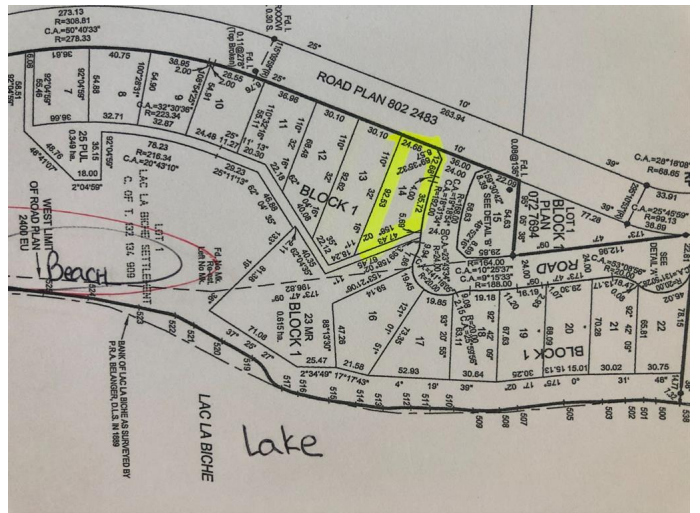

# \$139,000 - Lot 14 Campsite Road, Plamondon

MLS® #A2112340

**\$139,000**

0 Bedroom, 0.00 Bathroom,  
Land on 0.60 Acres

Plamondon, Plamondon, Alberta

New lower price and no BUILDING RESTRICTIONS AND RV'S PERMITTED!! Welcome to Amity Beach located on the west shore of Lac La Biche Lake near Plamondon White Sands Resort.

This LAKEFRONT is just 2.5 hours from Fort McMurray or 2 hours drive north of Edmonton. With unobstructed views and lakefront access to a white sandy beach, this is the place you are going to want to spend your summer days. This .59acre lot has gas and power at the property line. GST Applicable.

## Community Information

Address	Lot 14 Campsite Road
Subdivision	Plamondon
City	Plamondon
County	Lac La Biche County
Province	Alberta
Postal Code	T0A 2T0

## Exterior

Lot Description	Brush, Greenbelt, Level, Waterfront
-----------------	-------------------------------------