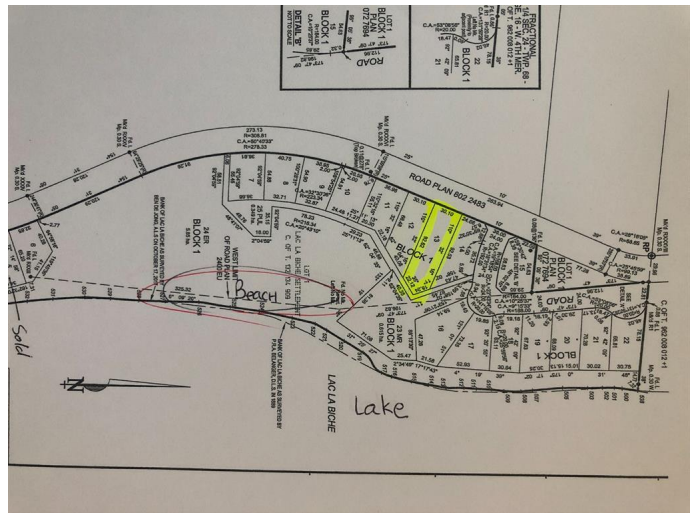

# \$139,000 - Lot 13 Campsite Road, Plamondon

MLS® #A2112333

**\$139,000**

0 Bedroom, 0.00 Bathroom,  
Land on 0.74 Acres

NONE, Plamondon, Alberta

Reduced in price ...NO BUILDING RESTRICTIONS AND RV'S PERMITTED!  
Welcome to Amity Beach located on the west shore of Lac La Biche Lake near Plamondon White Sands Resort, this LAKEFRONT is just 2.5 hours from Fort McMurray or 2 hours drive north of Edmonton. With unobstructed views and lakefront access to a white sandy beach, this is the place you are going to want to spend your summer days. This .73 acre lot has 72 feet on the lakefront side and power and gas at the property line. There is an environmental reserve between the lot and the lake, this is still considered lakefront as no one can build in front of you. GST applicable.

## Community Information

|             |                      |
|-------------|----------------------|
| Address     | Lot 13 Campsite Road |
| Subdivision | NONE                 |
| City        | Plamondon            |
| County      | Lac La Biche County  |

### **Amenities**

Utilities Electricity at Lot Line, Natural Gas at Lot Line  
Is Waterfront Yes  
Waterfront Waterfront

### **Exterior**

Lot Description Brush, Greenbelt, Level, Waterfront