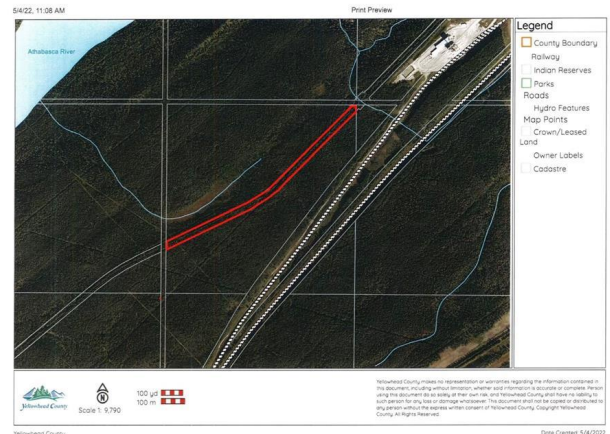

$59,000 - 5-23-52-20 Nw, Rural Yellowhead County

MLS® #A1221557

$59,000

0 Bedroom, 0.00 Bathroom,
Land on 7.50 Acres

NONE, Rural Yellowhead County, Alberta

Recreational property located in Yellowhead County. The property is 7.5 acres with no public access. There is a trail along the property. There is an old cabin base that currently sits along the trail. Property is approximately 30m (100 feet) wide by 1km long