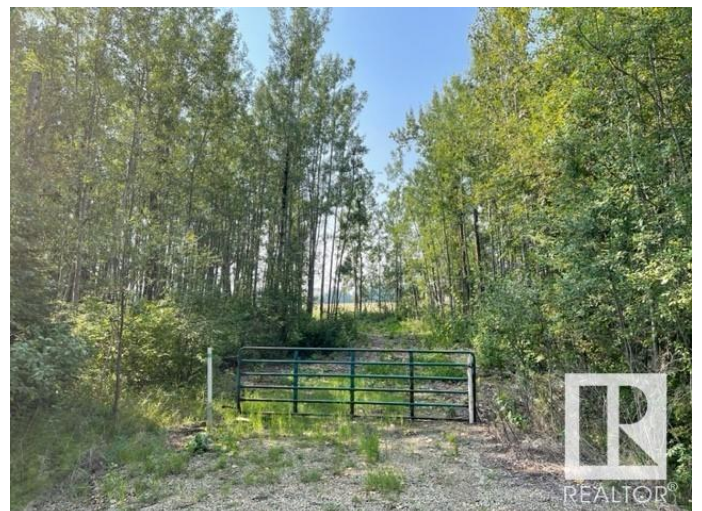

\$69,900 - Lot 9 54426 Rge Rd 40, Rural Lac Ste. Anne County

MLS® #E4420942

\$69,900

0 Bedroom, 0.00 Bathroom,
Rural on 0.50 Acres

Thibault Settlement, Rural Lac Ste. Anne County, AB

AMAZING OPPORTUNITY AT A GREAT PRICE!! PRIVATE PARTIAL TREADED WITH CLEARED DRIVEWAYS AND BUILDING SITE. THIS HALF-ACRE PARCEL JUST LOCATED OFF THE SOUTH SHORES OF LAC STE ANNE, MINUTES TO ALBERTA BEACH & A SHORT DRIVE TO DARWELL. THIS LOT/AREA IS A MUNICIPAL RESERVE ADJACENT TO FARM FIELD DIRECTLY BEHIND. CLEARED ON THE SOUTH END, BUT LINED WITH FOREST ON THE NORTH PERIMETER FOR PRIVACY! THIS FABULOUS LOT FEATURES PATHWAYS LEADING TO THE LAKE. POWER & GAS AVAILABLE AT PROPERTY LINE. THE PERFECT (SHORT DRIVE FROM EDMONTON) WEEKEND GETAWAY SPOT CLOSE TO WATER AMENITIES OR BUILD YOUR DREAM GETAWAY LAKE HOUSE OR EVEN PARK AN RV / TRAVEL TRAILER AND ENJOY ALL RECREATIONAL ACTIVITIES THAT LAC STE ANNE & ALBERTA BEACH COMMUNITY HAS TO OFFER. 1 MORE ADJACENT LOT ALSO AVAILABLE FOR EVEN A MORE SPACE OR BIGGER HOME! LOT SIZE 96' x 232' APPROX.

Exterior

Exterior Features Beach Access, Boating, Cul-De-Sac, Flat Site, Golf Nearby, Lake Access Property, Lake View, Level Land, No Through Road, Private Setting, Recreation Use, Shopping Nearby

Additional Information