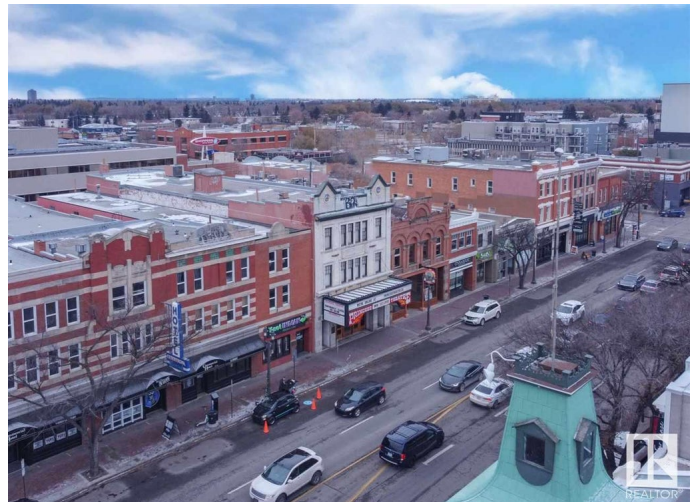

\$2,700,000 - 10335 82 Avenue, Edmonton

MLS® #E4356434

\$2,700,000

0 Bedroom, 0.00 Bathroom,
Retail on 0.00 Acres

Strathcona Junction, Edmonton, AB

FOR SALE or LEASE - The historic Princess Theatre... Built in 1914 by John McKernan, the first marble-faced building in Western Canada and a Provincially designated historic site. Princess Theatre is 360 seats including a second floor balcony, a concession, washrooms and projector room. Princess II is 90 seats with it's own concession, washrooms and entrance from Whyte Avenue. This property can come fully equipped, the Landlord prefers the same or similar use in the building. Preference will be given to similar uses and users taking the whole space. At this time, the third floor is not included in the GLA. The 9,680 SF includes the lower level Princess II theatre. Including the basement there is 14,270 SF +/-.

Community Information

| | |
|-------------|---------------------|
| Address | 10335 82 Avenue |
| Area | Edmonton |
| Subdivision | Strathcona Junction |
| City | Edmonton |
| County | ALBERTA |
| Province | AB |
| Postal Code | T6E 1Z9 |