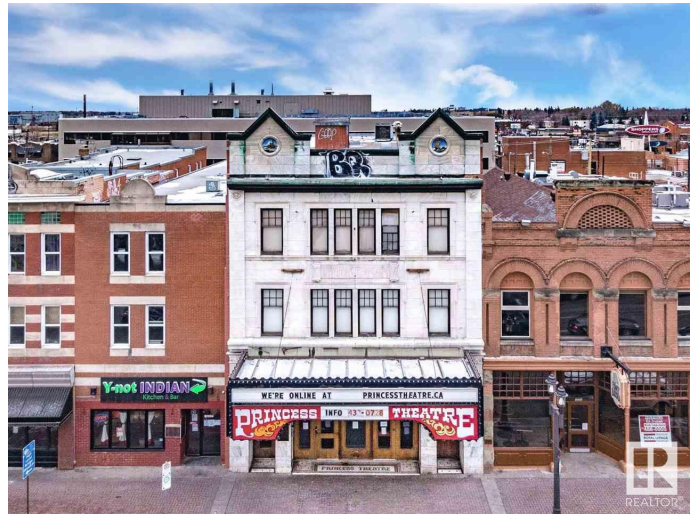

\$2,700,000 - 10335 82 Avenue, Edmonton

MLS® #E4356434

\$2,700,000

0 Bedroom, 0.00 Bathroom,
Retail on 0.00 Acres

Strathcona Junction, Edmonton, AB

FOR SALE or LEASE - The historic Princess Theatre... Built in 1914 by John McKernan, the first marble-faced building in Western Canada and a Provincially designated historic site. Princess Theatre is 360 seats including a second floor balcony, a concession, washrooms and projector room. Princess II is 90 seats with it's own concession, washrooms and entrance from Whyte Avenue. This property can come fully equipped, the Landlord prefers the same or similar use in the building. Preference will be given to similar uses and users taking the whole space. At this time, the third floor is not included in the GLA. The 9,680 SF includes the lower level Princess II theatre. Including the basement there is 14,270 SF +/-.

Community Information

| | |
|-------------|---------------------|
| Address | 10335 82 Avenue |
| Area | Edmonton |
| Subdivision | Strathcona Junction |
| City | Edmonton |
| County | ALBERTA |
| Province | AB |
| Postal Code | T6E 1Z9 |